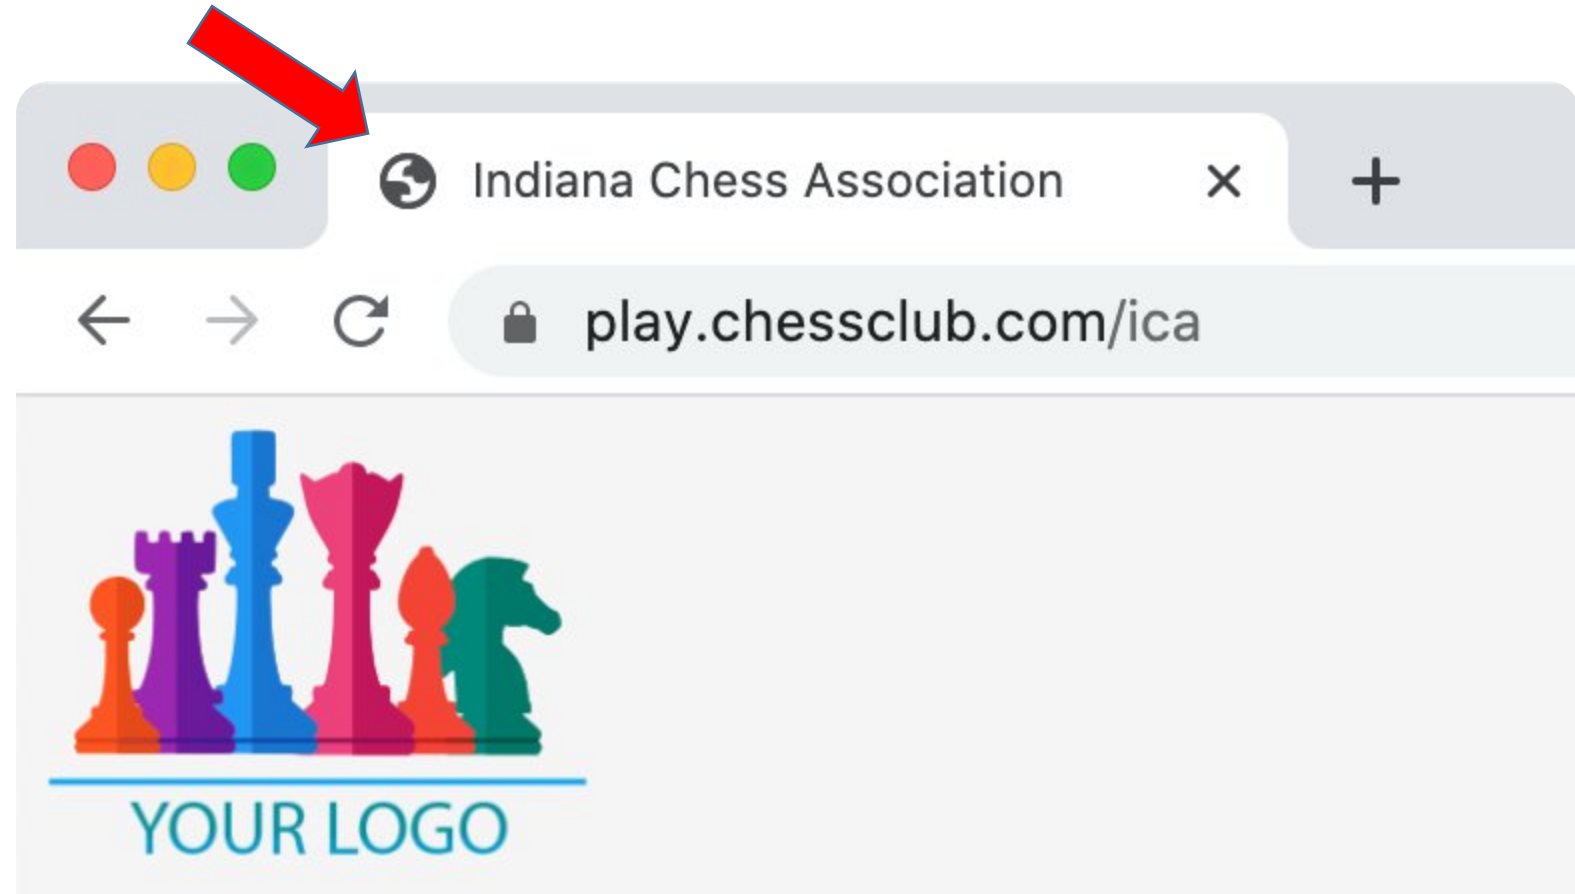

Indiana Chess Association

- Finding your Club Page
- Logging in
- Need additional assistance?

Indiana Club Page

Using your browser, go to:
<https://play.chessclub.com/ica>
You will see this page!

Videos

Learning Center