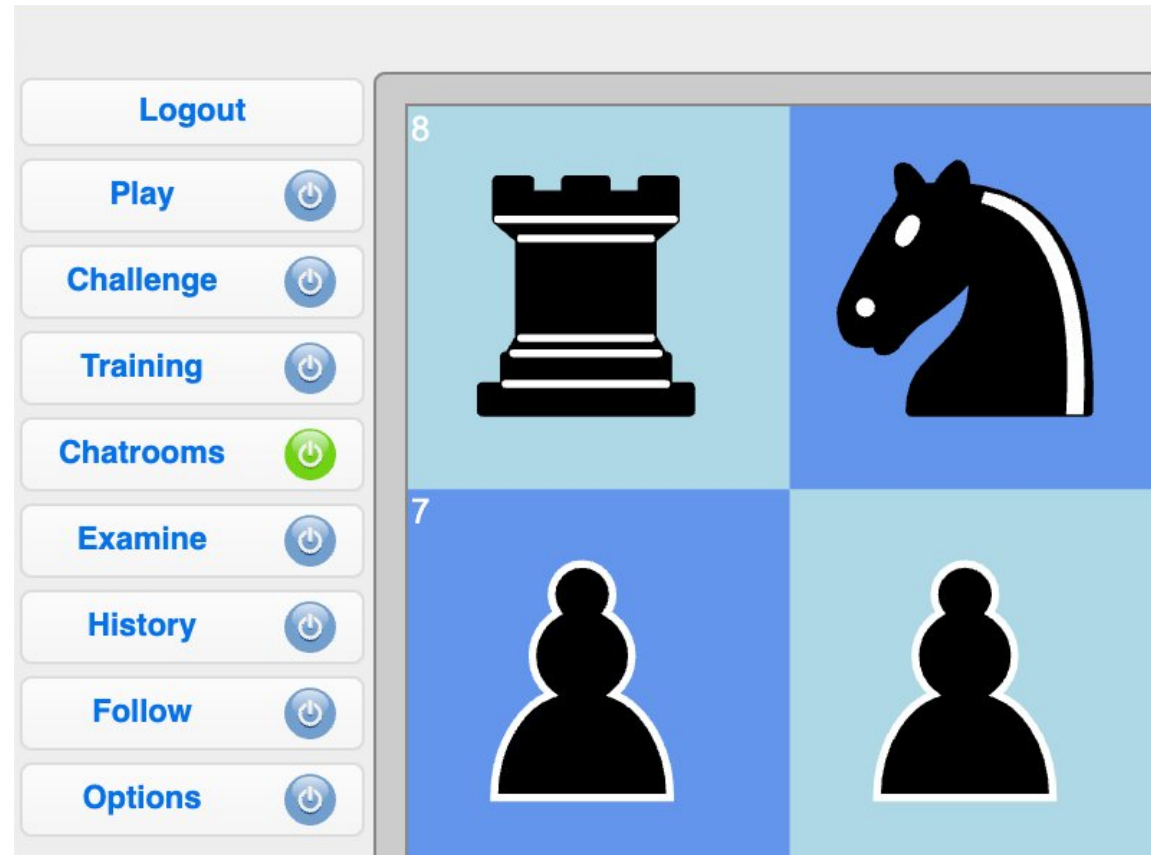

Indiana Club Page

Once logged in, you can:

1. Play a game
2. Post a challenge
3. Examine a game
4. Review your history
5. Follow an Instructor
6. Review your options; board options, email your games, etc.
7. Share your game.

Just select the tab.