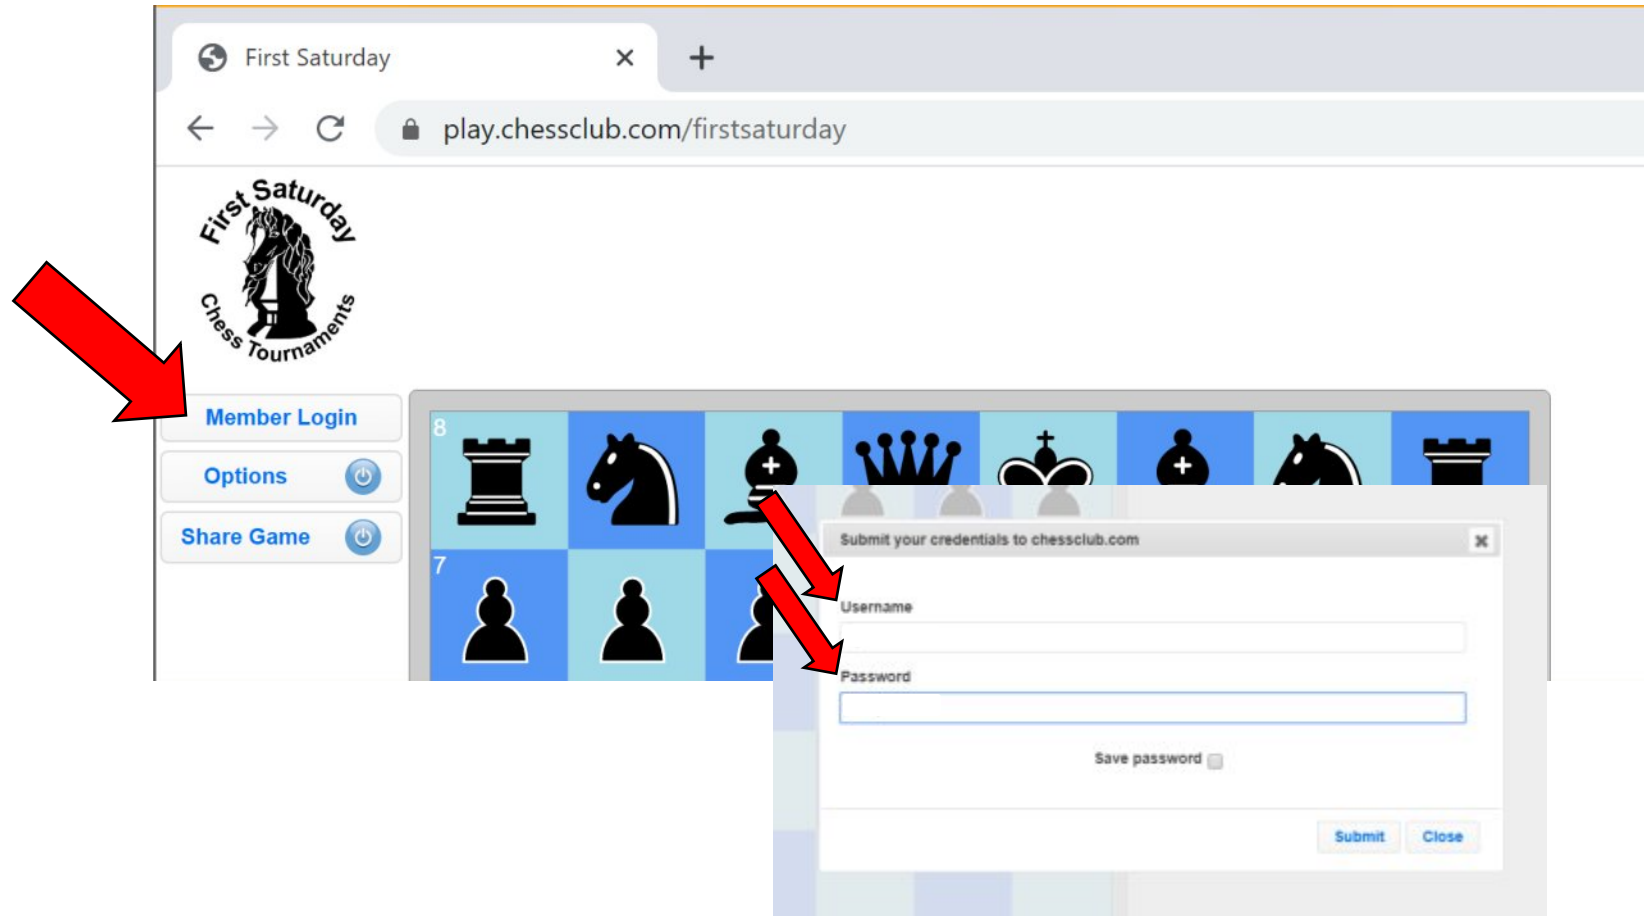

Need Help?

Logging In

To Login:

1. Once on your Club Page, <https://play.chessclub.com/firstsatursday>
2. Select Member Login shown by the red arrow right.
3. You will see a popup screen requesting your username and password shown by the black arrows.
4. Enter your username and password.
5. Select Save Password if you would like your Password saved.
6. Select Submit.
7. You are now logged in to your Club Page.

First Saturday Club Page

Once logged in, you can:

1. Play a game
2. Post a challenge
3. Enter a Chatroom
4. Examine a game
5. Review your history
6. Follow an Instructor
7. Review your options; board options, email your games, etc.
8. Share your game.